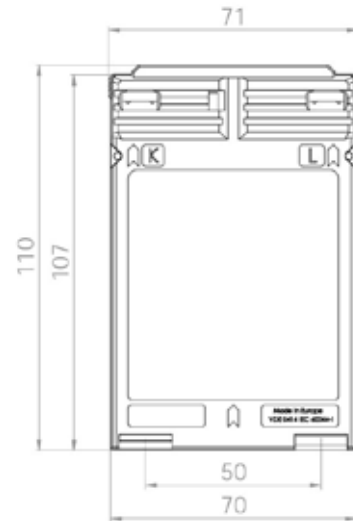

Wound primary CT

for direct connection

WSWK-N

Type WSWK-N

Width	70 mm
Depth	50 / 55 mm
Busbar size	-- mm
Round cond.	-- mm
Accessories incl.	foot fastening brackets secondary terminal cover
Weight	approx. 500 g