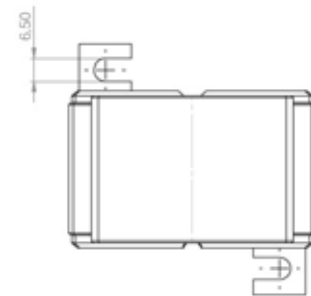

Wound primary CT

for direct connection

WSWK-N

Type WSWK-N

Width	70 mm
Depth	50 / 55 mm
Busbar size	-- mm
Round cond.	-- mm
Accessories incl.	foot fastening brackets secondary terminal cover
Weight	approx. 500 g