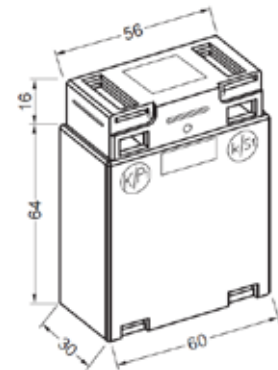

Types and variants

Primary current in A	VA	class 1		class 0,5	
		sec. 5 A	sec. 1 A	sec. 5 A	sec. 1 A
1	2,5	X	X	X	X
	5	X	X	X	X
2	2,5	X	X	X	X
	5	X	X	X	X
2,5	2,5	X	X	X	X
	5	X	X	X	X
4	2,5	X	X	X	X
	5	X	X	X	X
5	2,5	X	X	X	X
	5	X	X	X	X
6	2,5	X	X	X	X
	5	X	X	X	X
7,5	2,5	X	X	X	X
	5	X	X	X	X
10	2,5	X	X	X	X
	5	X	X	X	X
12,5	2,5	X	X	X	X
	5	X	X	X	X
15	2,5	X	X	X	X
	5	X	X	X	X
20	2,5	X	X	X	X
	5	X	X	X	X
25	2,5	X	X	X	X
	5	X	X	X	X
30	2,5	X	X	X	X
	5	X	X	X	X
40	2,5	X	X	X	X
	5	X	X	X	X