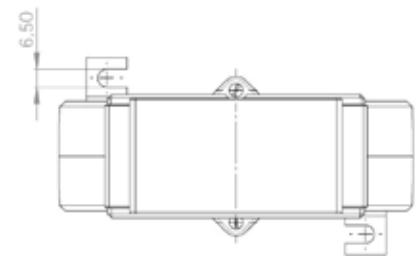

Price

Primary current in A	VA	class 1		class 0,5	
		net € sec. 5 A	net € sec. 1 A	net € sec. 5 A	net € sec. 1 A
400	2,5	-	-	-	-
	5	-	-	-	-
	10	-	-	-	-
500	2,5	-	-	-	-
	5	37,20	41,50	46,20	56,10
	10	37,20	41,50	-	-
600	2,5	-	-	-	-
	5	37,20	41,50	46,20	56,10
	10	37,20	41,50	-	-
750	5	37,20	41,50	46,20	56,10
	10	37,20	41,50	46,20	56,10
	15	-	-	-	-
800	5	37,20	41,50	46,20	56,10
	10	37,20	41,50	46,20	56,10
	15	37,20	41,50	-	-
1000	5	37,20	41,50	46,20	56,10
	10	37,20	41,50	46,20	56,10
	15	37,20	41,50	-	-
1200	5	-	-	-	-
	10	37,20	41,50	46,20	56,10
	15	37,20	41,50	-	-
	30	37,20	41,50	-	-
1250	5	-	-	-	-
	10	37,20	41,50	46,20	56,10
	15	37,20	41,50	-	-
	30	37,20	41,50	-	-
1500	10	37,20	41,50	57,30	67,80
	15	37,20	41,50	57,30	67,80
	30	37,20	41,50	-	-
1600	10	37,20	41,50	57,30	67,80
	15	37,20	41,50	57,30	67,80
	30	37,20	41,50	-	-
2000	10	37,20	41,50	57,30	67,80
	15	37,20	41,50	57,30	67,80
	30	37,20	41,50	57,30	67,80

Accessories: see accessories