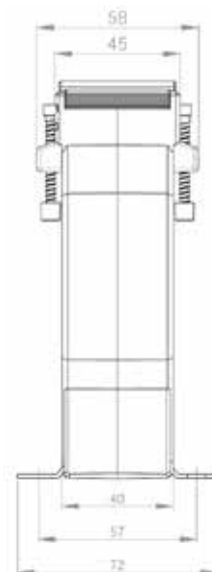

Price

Primary current in A	VA	class 1		class 0,5	
		net € sec. 5 A	net € sec. 1 A	net € sec. 5 A	net € sec. 1 A
400	2,5	-	-	-	-
	5	-	-	-	-
	10	-	-	-	-
500	2,5	-	-	-	-
	5	37,20	41,50	46,20	56,10
	10	37,20	41,50	-	-
600	2,5	-	-	-	-
	5	37,20	41,50	46,20	56,10
	10	37,20	41,50	-	-
750	5	37,20	41,50	46,20	56,10
	10	37,20	41,50	46,20	56,10
	15	-	-	-	-
800	5	37,20	41,50	46,20	56,10
	10	37,20	41,50	46,20	56,10
	15	37,20	41,50	-	-
1000	5	37,20	41,50	46,20	56,10
	10	37,20	41,50	46,20	56,10
	15	37,20	41,50	-	-
1200	5	-	-	-	-
	10	37,20	41,50	46,20	56,10
	15	37,20	41,50	-	-
	30	37,20	41,50	-	-
1250	5	-	-	-	-
	10	37,20	41,50	46,20	56,10
	15	37,20	41,50	-	-
	30	37,20	41,50	-	-
1500	10	37,20	41,50	57,30	67,80
	15	37,20	41,50	57,30	67,80
	30	37,20	41,50	-	-
1600	10	37,20	41,50	57,30	67,80
	15	37,20	41,50	57,30	67,80
	30	37,20	41,50	-	-
2000	10	37,20	41,50	57,30	67,80
	15	37,20	41,50	57,30	67,80
	30	37,20	41,50	57,30	67,80

Accessories: see accessories