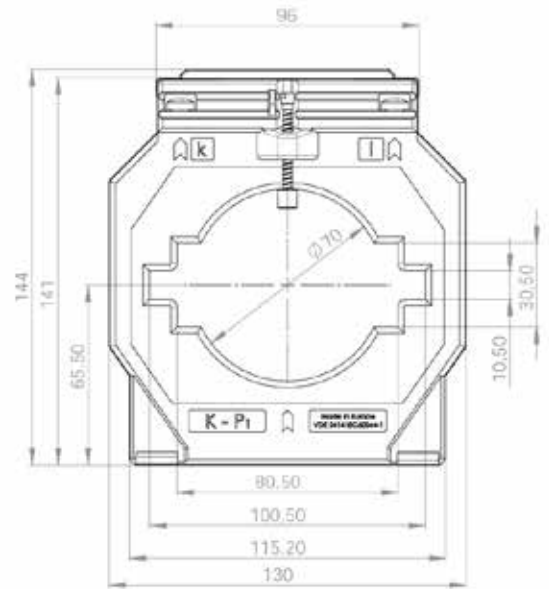

# Plug-in current transformers

for busbars 100 x 10 mm

## SW 10010

### Type SW 10010

<b>Width</b>	130 mm
<b>Depth</b>	40 / 58 mm
<b>Busbar size</b>	100x10/2x80x10 mm
<b>Round cond.</b>	Ø 70 mm

**Accessories incl.** foot fastening brackets  
busbar fixing material  
secondary terminal cover

**NEU**

**Weight** approx. 500 g